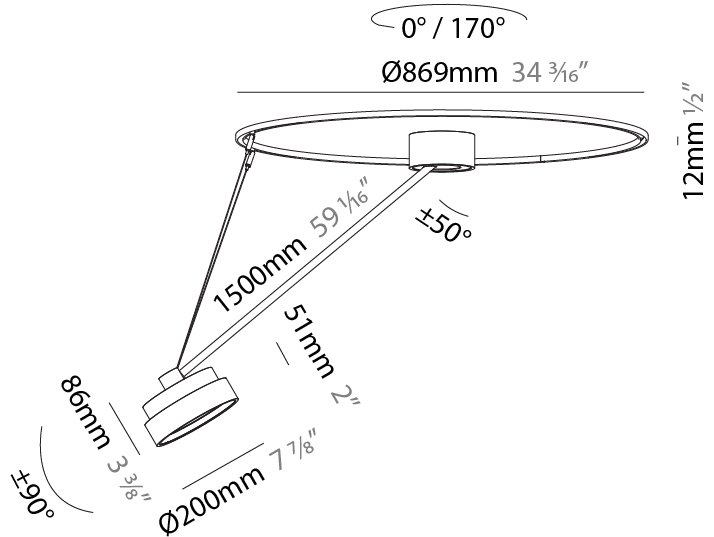

GENERAL

Series: Sign Diva Dancer
Subseries: Sign Diva Dancer
Brand: Prolicht
Division: Architectural
Mounting Type: Suspension
Mounting Location: Ceiling
Subcategory: Pendant

PHYSICAL

Shape: Round
Diameter (mm): 200
Diameter (in): 7 7/8
Height (mm): 1620
Height (in): 63 3/4
Light Distribution: Adjustable / Direct
Weight (kg): 3
Weight (lbs): 6.6
Diffuser: PMMA - Opal / Micro-Prism / Sparkling Secret / Vintage Industrial
Fixture Finish: SSR / BKV / CWI / CRY / HAB / UFT / ITA / RUA / FTG / MYG / LOD / PUS / FRO / FUP / KIA / POP / BLS / SPG / MEY / GOH / GUM / CHC / COM / ABZ / JAG / OBR / MOS / ROR
Fixture Material: Extruded Aluminum / Steel

ELECTRICAL

Lamp Type: LED (Zhaga Standard)
Input Wattage (W): 12.1
Total Output Wattage (W): 11
Dimming: Tri-Mode (Non-Dimming and Phase Dimming (120Vac only) and 0-10V Dimming)
Driver Included: Yes
Driver Location: Integrated
Driver Type: Constant Current - Universal
Driver Class: Class 2
Input Voltage (V): 120 - 277
Constant Current (MA): 350

LED

Color Temperature (°K): 2700 / 3000 / 3500 / 4000
Max. Delivered Lumen (lm): 836 / 895 / 903 / 921
Nominal Lumen (lm): 1280 / 1370 / 1382 / 1410
CRI: >90 CRI
Lamp Life (hrs): 50000

OPTICAL

Adjustability: Rotational Canopy 170°; Tilting Canopy ±50°; Tilting Head ±90°

RATINGS AND CERTIFICATIONS

Certified By: Certified for North American Standards
IP rating: IP20