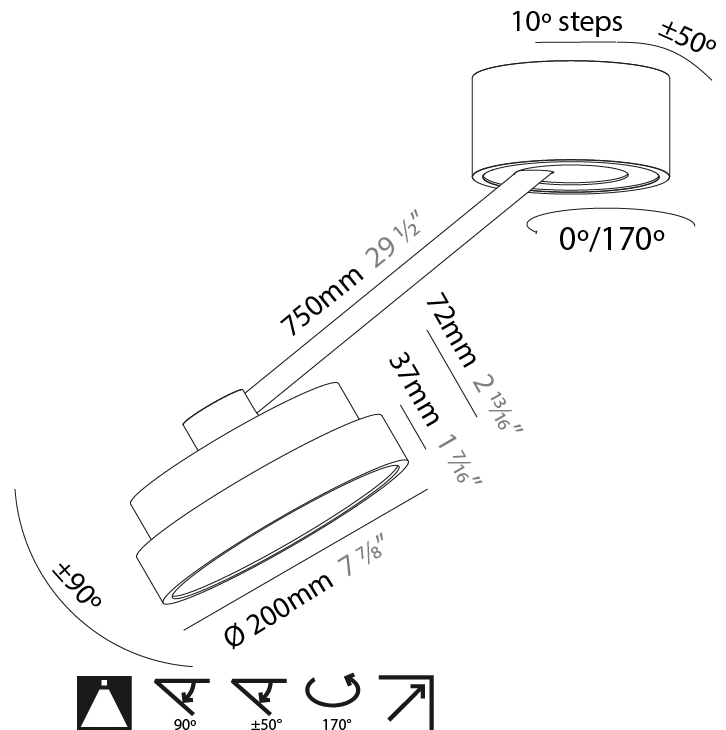

GENERAL

Series: Sign Diva Dancer
Subseries: Sign Diva Dancer Korona
Brand: Prolicht
Division: Architectural
Mounting Type: Suspension
Mounting Location: Ceiling
Subcategory: Pendant

PHYSICAL

Shape: Round
Diameter (mm): 200
Diameter (in): 7 7/8
Height (mm): 870
Depth (mm): 86
Height (in): 34 1/4
Depth (in): 3 3/8
Light Distribution: Adjustable / Direct
Weight (kg): 2.09
Weight (lbs): 4.607
Diffuser: PMMA - Opal / Micro-Prism / Sparkling Secret / Vintage Industrial
Fixture Finish: SSR / BKV / CWI / CRY / HAB / UFT / ITA / RUA / FTG / MYG / LOD / PUS / FRO / FUP / KIA / POP / BLS / SPG / MEY / GOH / GUM / CHC / COM / ABZ / JAG / OBR / MOS / ROR
Fixture Material: Extruded Aluminum / Steel

ELECTRICAL

Lamp Type: LED (Zhaga Standard)
Input Wattage (W): 11
Total Output Wattage (W): 10
Dimming: Tri-Mode (Non-Dimming and Phase Dimming (120Vac only) and 0-10V Dimming)
Driver Included: Yes
Driver Location: Integrated
Driver Type: Constant Current - Universal
Driver Class: Class 2
Input Voltage (V): 120 - 277
Constant Current (MA): 350

LED

Color Temperature (*K): 2700 / 3000 / 3500 / 4000
Max. Delivered Lumen (lm): 860 / 1080 / 1088 / 1110
CRI: >90 CRI
Lamp Life (hrs): 50000

OPTICAL

Adjustability: Rotational Canopy 170°; Tilting Canopy ±50°; Tilting Head ±90°

RATINGS AND CERTIFICATIONS

Certified By: Certified for North American Standards
IP rating: IP20